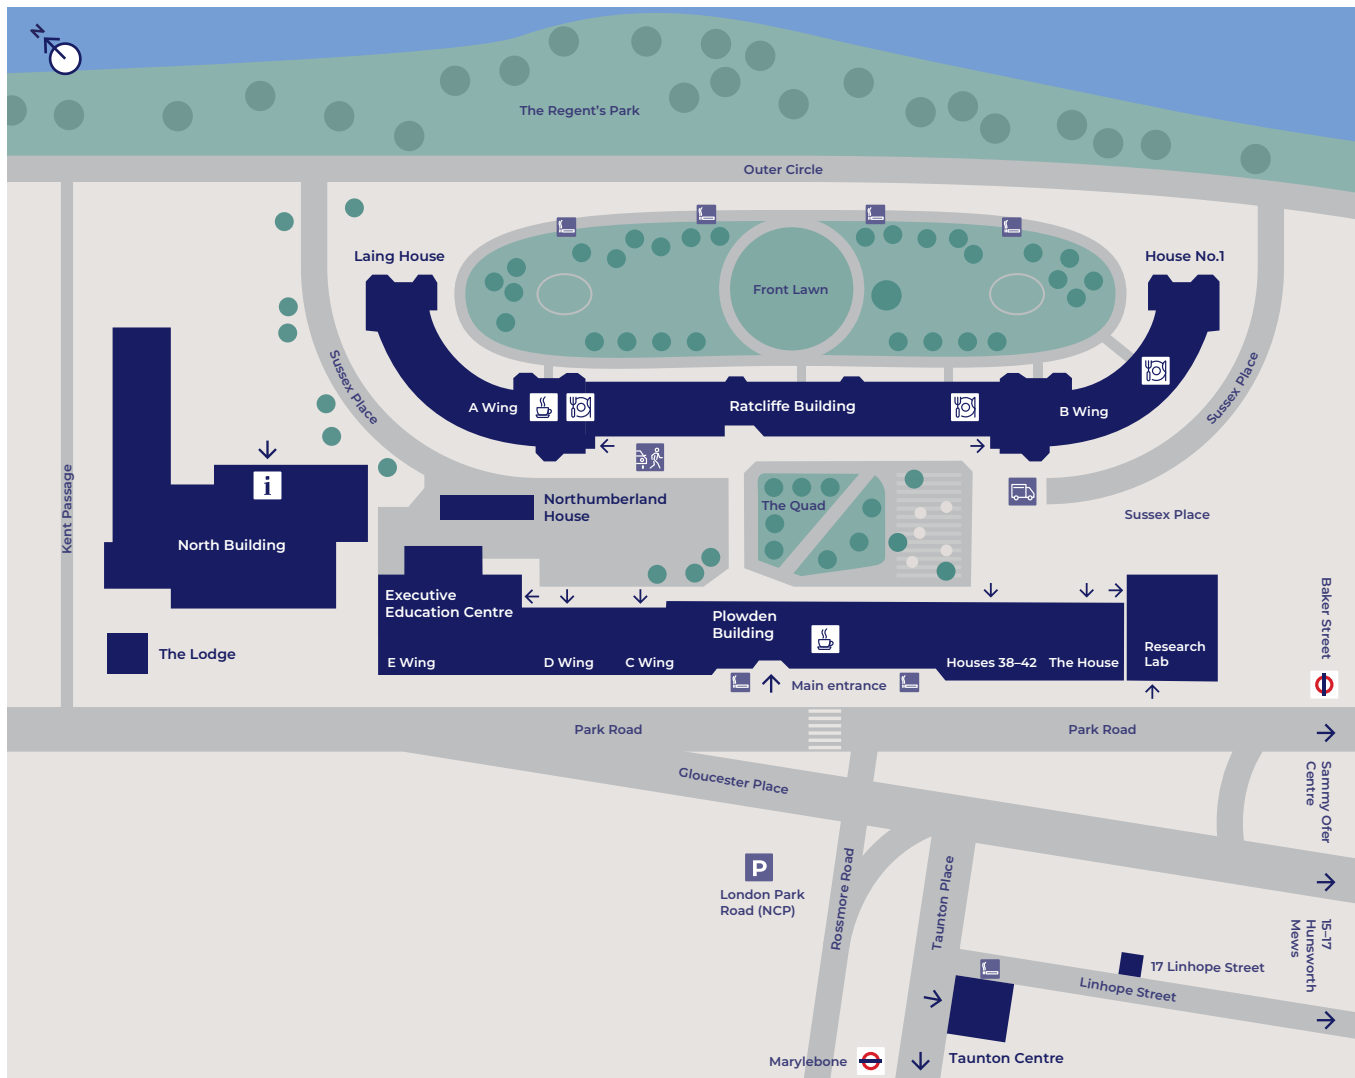

Sussex Place, North Building and Taunton Centre

RATCLIFFE BUILDING

- LT1 – 6
- LT9
- LT10
- RG06
- Sussex Room
- Regent's Room
- Reception
- Dining Room

A WING

- Nash Lounge and Nash Kitchen
- Career Centre offices

B WING

- Executive Education
- Business Lounge
- Bedrooms
- Garden Room

- Park Restaurants 1, 2
- Student Experiential Learning
- EMBA and Sloan Programme offices

TAUNTON CENTRE

- Fitness and Wellbeing Centre

RESEARCH LAB

- 26 Park Road

PLOWDEN BUILDING

- Fairbairn Room
- House 40 – G01 Alumni
- Hot Desk
- Wolfson Lecture Theatre
- IT Welcome Desk
- First Aid and Nursing Room
- PLG01 Collaborative Learning Classroom
- PB-Lab

KEY

- Plowden **P**
- Ratcliffe **R**
- House **Hse**
- Laing House **LH**

- Linhope House **LNH**
- North Building **NB**
- Sammy Ofer Centre **SOC**

- Deliveries
- Drop off
- Parking
- Reception

- Cafe
- Restaurant
- Smoking locations